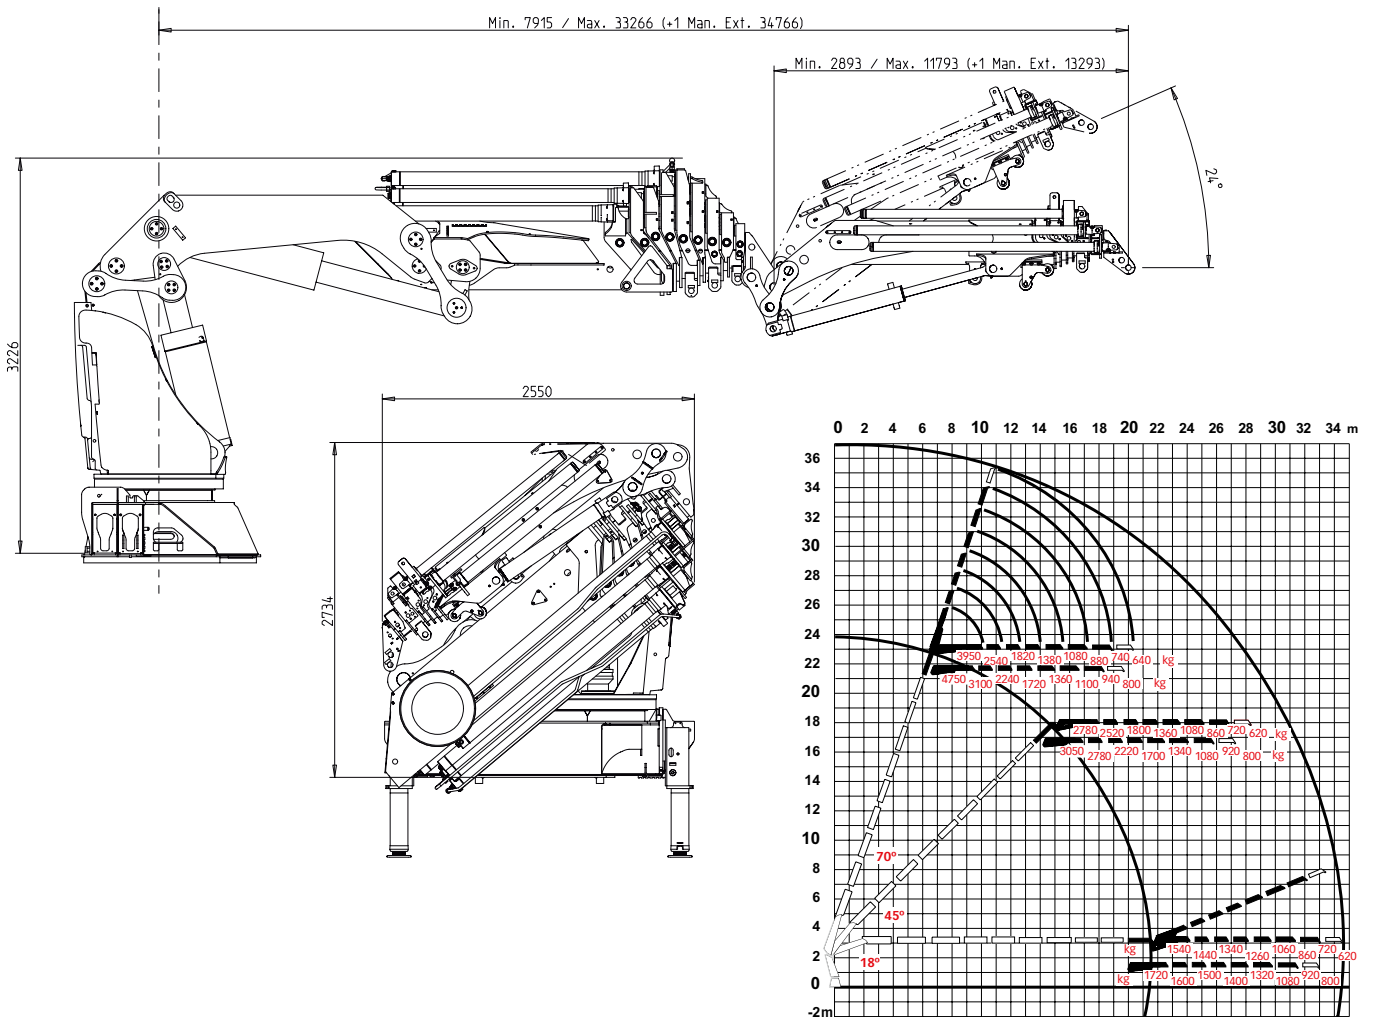

HIAB X-HIPRO 1058 EP-6

HIAB X-HIPRO 1058 E-8 + JIB 150X-6