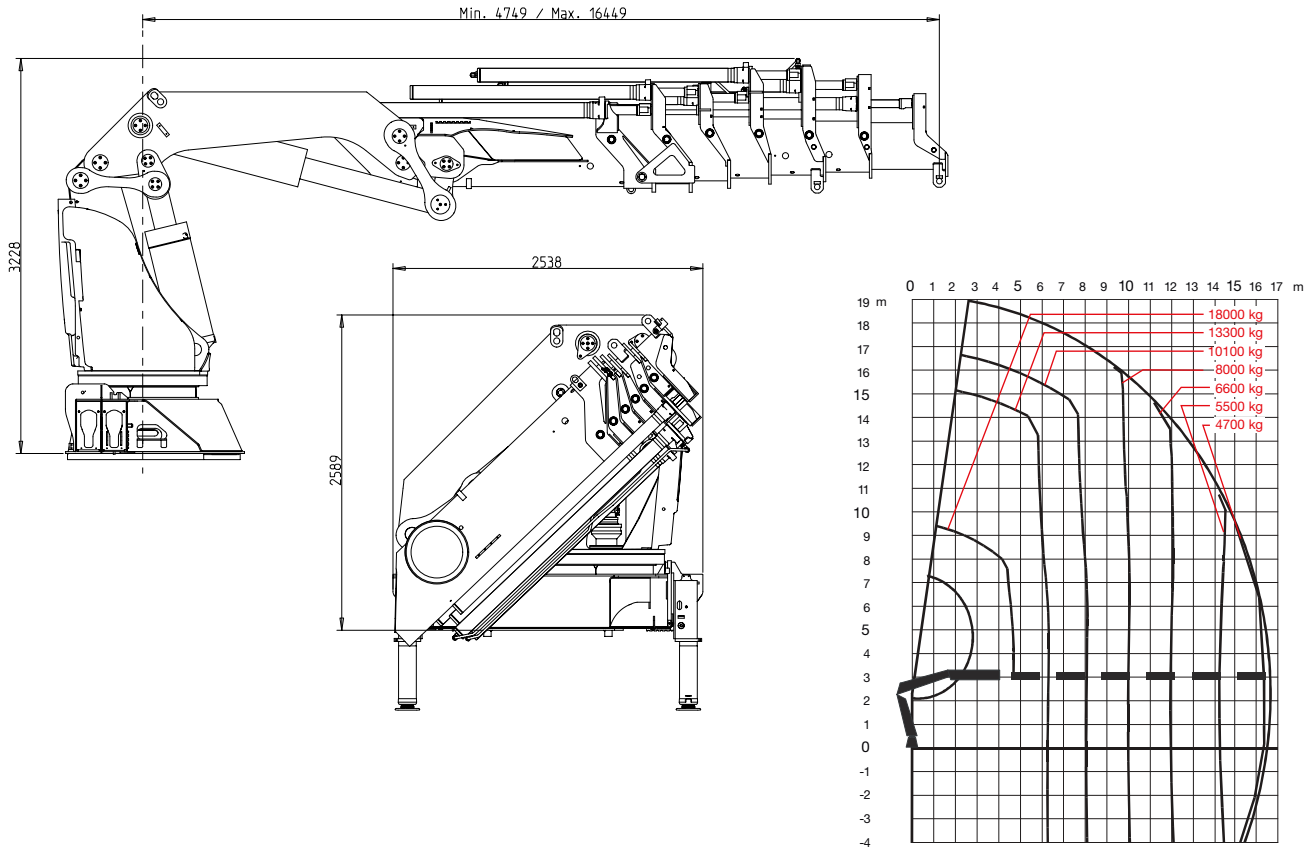

HIAB X-HIPRO 1058 EP-6

HIAB X-HIPRO 1058 E-8 + JIB 150X-6